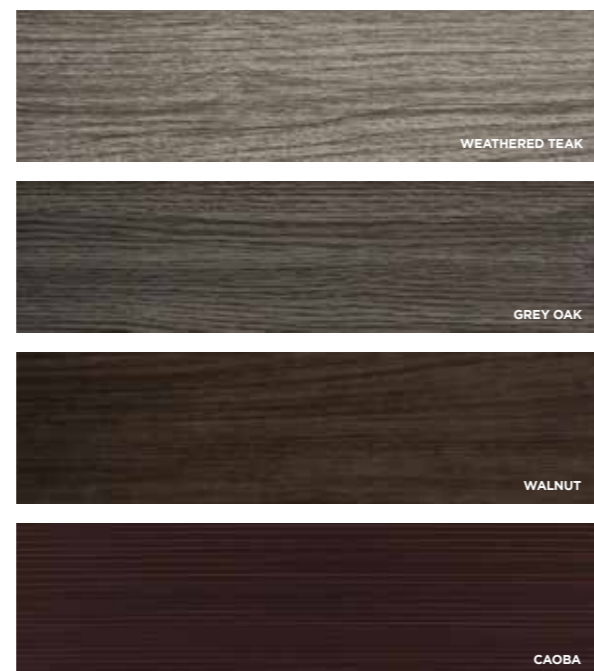

Colour Options.

Colorbond®

Whether your home is classic or contemporary, city or country, COLORBOND® steel gives you the ability to create the right colour scheme for your home.

Gliderol (Native Series)

Native Series Colour Chart

Native Series Colour Chart

The COLORBOND®, Luxe Design™, Knotwood™ and Timber Coat™ steel colours shown here have been reproduced to represent actual product colours as accurately as possible. However, we recommend checking your chosen colour against an actual sample of the product before purchasing as varying light conditions and limitations of the printing process may affect colour tones. COLORBOND® and ® colour names are registered trade marks of BlueScope Steel Limited. *A surcharge applies to these colours.

B&D Doors (Knotwood) (Only available in sectional doors.)

Knotwood™ is a high quality wood grain finish which boasts the natural beauty and warm textured feel of timber.

Knotwood™ is only available on Seville, Turino & Madrid designs.