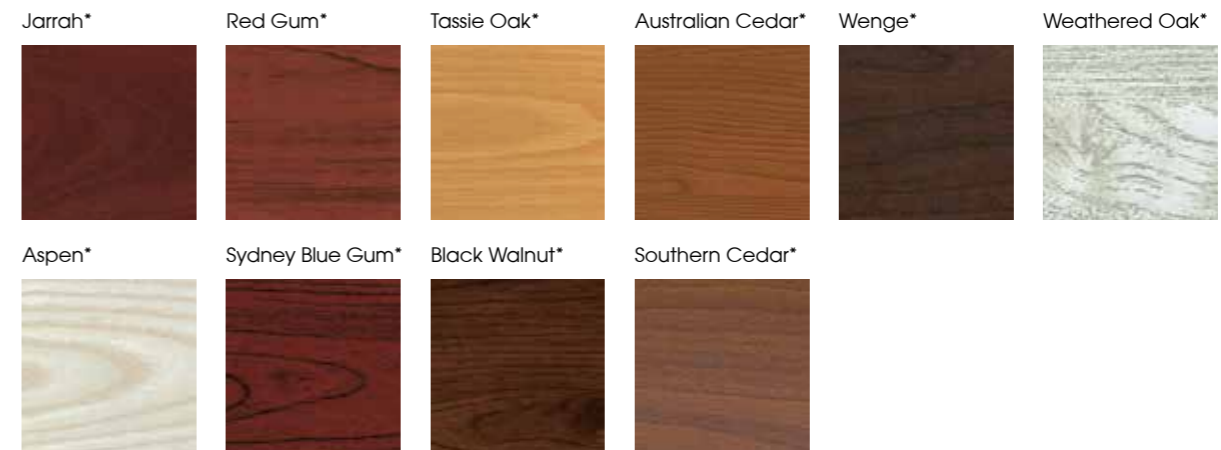

Colour Options.

Colorbond®

Whether your home is classic or contemporary, city or country, COLORBOND® steel gives you the ability to create the right colour scheme for your home.

Gliderol (Native Series)

Native Series Colour Chart

Native Series Colour Chart

The COLORBOND®, Luxe Design™, Knotwood™ and Timber Coat™ steel colours shown here have been reproduced to represent actual product colours as accurately as possible. However, we recommend checking your chosen colour against an actual sample of the product before purchasing as varying light conditions and limitations of the printing process may affect colour tones. COLORBOND® and ® colour names are registered trade marks of BlueScope Steel Limited. *A surcharge applies to these colours.

B&D Doors (Knotwood) (Only available in sectional doors.)

Knotwood™ is a high quality wood grain finish which boasts the natural beauty and warm textured feel of timber.

Knotwood™ is only available on Seville, Turino & Madrid designs.