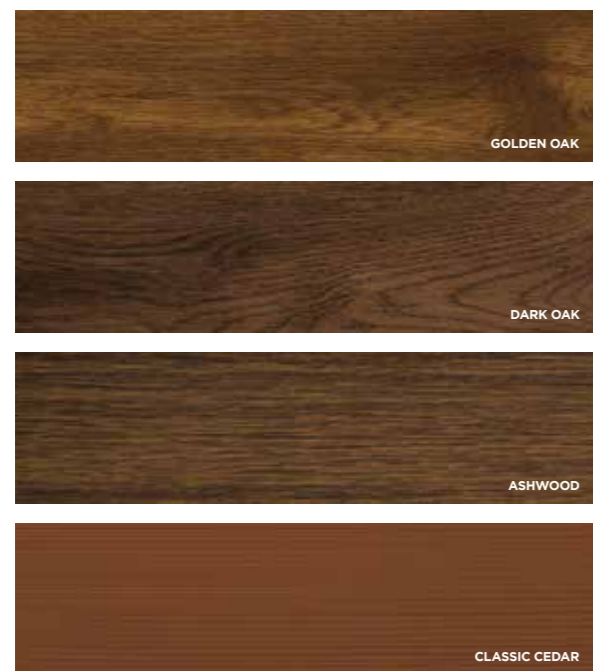

Colour Options.

Colorbond®

Whether your home is classic or contemporary, city or country, COLORBOND® steel gives you the ability to create the right colour scheme for your home.

Gliderol (Native Series)

Native Series Colour Chart

Native Series Colour Chart

The COLORBOND®, Luxe Design™, Knotwood™ and Timber Coat™ steel colours shown here have been reproduced to represent actual product colours as accurately as possible. However, we recommend checking your chosen colour against an actual sample of the product before purchasing as varying light conditions and limitations of the printing process may affect colour tones. COLORBOND® and ® colour names are registered trade marks of BlueScope Steel Limited. *A surcharge applies to these colours.

B&D Doors (Knotwood) (Only available in sectional doors.)

Knotwood™ is a high quality wood grain finish which boasts the natural beauty and warm textured feel of timber.

Knotwood™ is only available on Seville, Turino & Madrid designs.